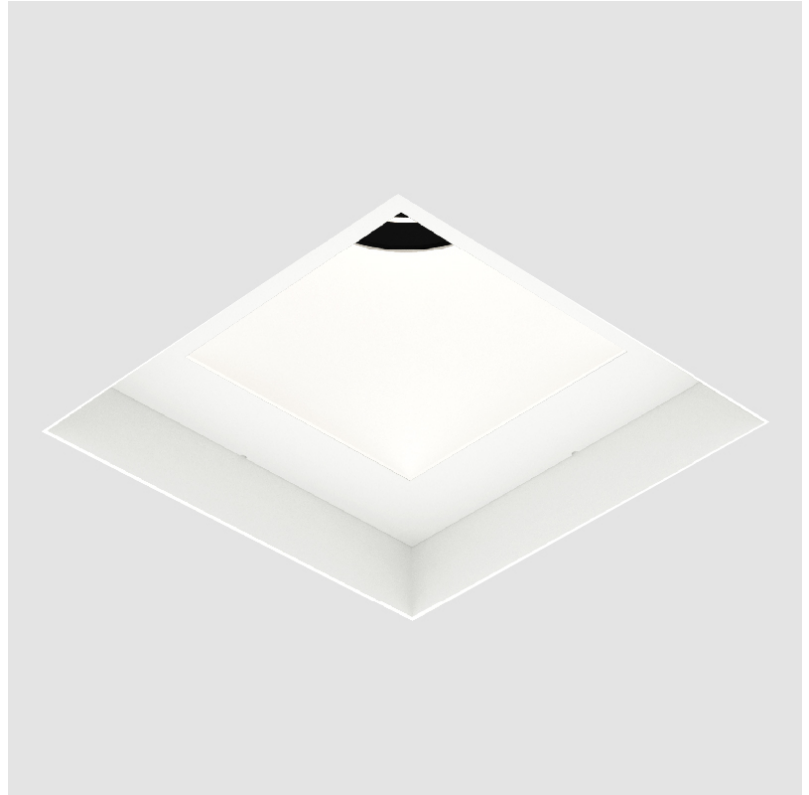

PHYSICAL

Shape: Square
Length (mm): 106
Length (in): 4 ³/₁₆
Width (mm): 106
Width (in): 4 ³/₁₆
Height (mm): 150
Height (in): 5 ⁷/₈
Ceiling Thickness (mm): 10 / 12.5 / 15 / 25
Ceiling Thickness (in): 3/8 or 1/2 or 9/16 or 1
Min. Recessing Depth (mm): 170
Min. Recessing Depth (in): 6 ¹¹/₁₆
Light Distribution: Downlight
Weight (kg): 0.717
Weight (lbs): 1.58
Fixture Finish: SSR / BKV / CWI / CRY / HAB / UFT / ITA / RUA / FTG / MYG / LOD / PUS / FRO / FUP / KIA / POP / BLS / SPG / MEY / GOH / GUM / CHC / COM / ABZ / JAG / OBR / MOS / ROR
Fixture Material: Aluminum Die Cast
Cut-out Measurements: 120mm / 4 3/4" x 120mm / 4 3/4"
Upon Request: Unique Ceiling Thickness

ELECTRICAL

Lamp Type: LED (Zhaga Standard)
Input Wattage (W): 15.5
Total Output Wattage (W): 14.5
Dimming: Tri-Mode (Non-Dimming and Phase Dimming (120Vac only) and 0-10V Dimming)
Driver Included: No
Driver Location: Recessed Housing
Driver Type: Constant Current - Universal
Driver Class: Class 2
Housing: See components
Input Voltage (V): 120 - 277
Constant Current (MA): 500

LED

Number of LEDs: 1
Color Temperature (°K): 2700 / 3000 / 3500 / 4000
Max. Delivered Lumen (lm): 940 / 980 / 1029 / 1050
Nominal Lumen (lm): 1386 / 1438 / 1511 / 1542
CRI: >90 CRI
Efficiency (%): 87.9 / 88.4 / 87.9
Lamp Life (hrs): 50000
Upon Request: RGB-W Tunable White Special Color Temperature Special LED

OPTICAL

Reflector: 20 / 40 / 60
Upon Request: Special Beam Angles

RATINGS AND CERTIFICATIONS

IP rating: IP20